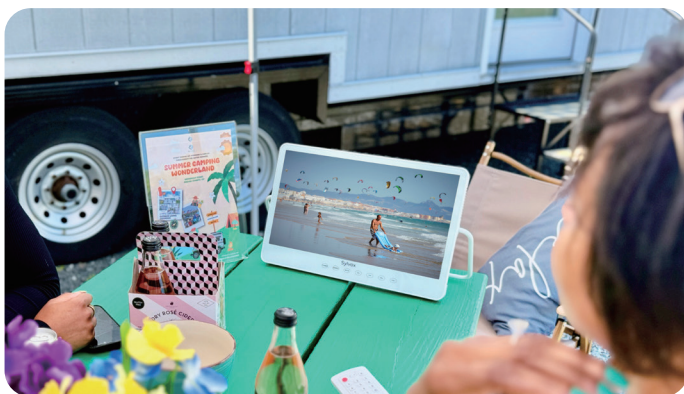

Portable TV

IP66
Waterproof Rating

Float on the
Water

Portable

4-6 Hours
Battery Life

360° Rotatable
Stand

Portable IP66 Waterproof TV with Battery & Stand

It's designed for on-the-go entertainment in any environment. Featuring an IP66 waterproof rating, a 10,000mAh built-in battery, and a 360-degree rotatable stand, the TV offers ultimate flexibility. Its compact size and rugged design make it perfect for camping, backyard, or even in the bathroom, ensuring a top-notch viewing and entertainment experience.

Smart Google TV

Google Voice & Google Play Supported

360-Degree Rotatable Stand

Easy to adjust viewing angle

Compact Size & Rugged Design

Only 4.85lbs, portable & lightweight

Built-in 10,000mAh Battery

4.5-6 hours of uninterrupted entertainment

IP66 Waterproof Rating

Enjoy livestreaming in any weather

Portable Waterproof TV (EU/AU)Spec

Series	Portable Waterproof TV (EU/AU)
MODEL	
Panel Size	15.6inch
Display Technology	LCD
Back Light	ELED
Resolution	1920*1080 FHD
Response Time (typical)	8ms
Brightness(cd/m2,typical)	300cd/m2
Contrast Ratio(typical)	3000:1
Viewing Angle Degree(H/V)	H:178°, V:178°
Frame Rate	50 / 60Hz
Aspect Ratio	16:9
Panel	AUO/CSOT/PANDA/BOE/Innolux
FEATURE	
Operating System	Google TV
TV (analog)	DVB-T2-S2
Weak Signal enhancement	YES
Comb Filter	3D
De-interlace	3D
Noise Reduction	YES
WIFI	2.4-5GHZ
Certificated Apps	Netflix, Youtube, Twitter, Faceboos, AccuWeather, Mirracast, Vudu, Pandora HTML5
Bluetooth	5.0
Screencast	Android, APPLE OS
Waterproof	IP66
AUDIO	
Audio Output	2*3W